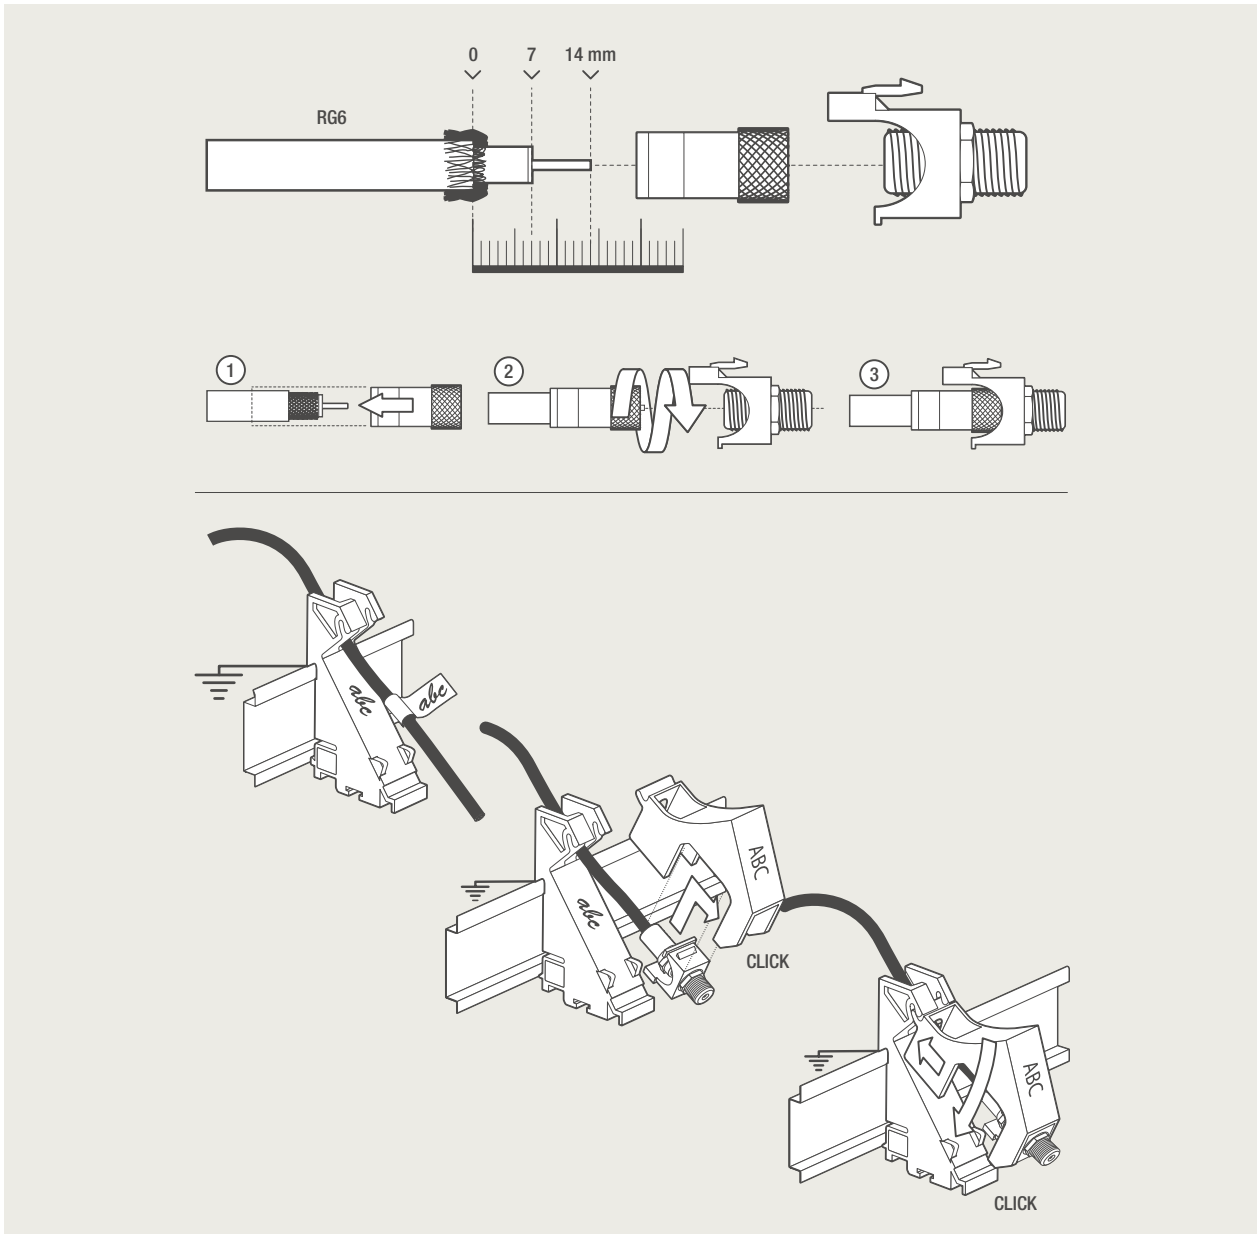

650-16910 Coax F-connector TV + SAT (RG6)